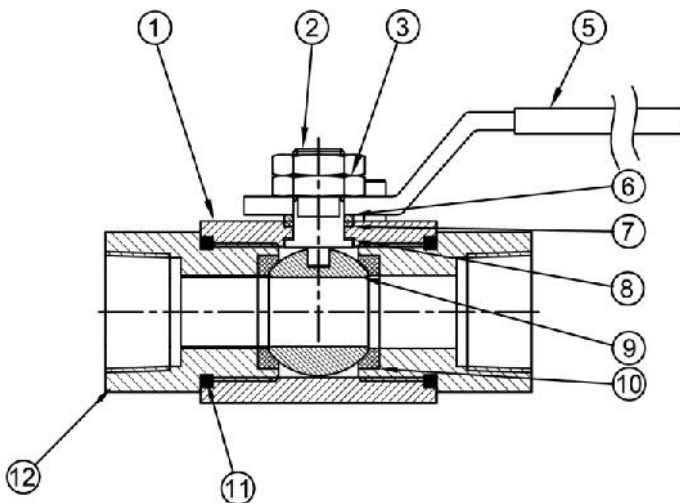

HLBV series

Lever Operated High Pressure Ball Valves

10000 psi Pressure Rating

Features

- 3 piece Design and Square Body
- Robust Body that is best suited for High Pressure application
- Floating Ball Design ensures leak proof shut off at high Pressures
- Seats and Packings are replaceable
- Maximum Orifice minimises Pressure Drops
- Stem is internally loaded and Anti Blow out design
- 100% factory Tested
- Working Pressure of 10000 psi at 21 Deg Centigrade
- Available in SS316/L, and Exotic Alloys also

Design

Temperature Rating

- Pressure
10,000 psig (690 bar)
- Temperature
-54 Deg C to +260 Deg C

Testing

- All Valves are 100% tested for 1.5 times Working Pressure for Shell Test

No.	Description	Material	No.	Description	Material
1	Body	SS316	7	Stem Seal	PTFE
2	Stem	SS316	8	Backup Seal	PTFE
3	Lock Nuts	SS316	9	Ball	SS316
4	Dowel	Stainless Steel	10	Seat	PEEK
5	Handle	Stainless Steel	11	O Ring	Viton
6	Gland	SS316	12	Side Connector	SS316

Dimensions of Ball Valve

Size	Model No.	A	B	C	D	Orifice
1/4" NPTF	HLBV-4F	61.0	32.0	63.5	84.0	10.0
3/8" NPTF	HLBV-6F	61.0	32.0	63.5	84.0	10.0
1/2" NPTF	HLBV-8F	86.0	32.0	63.5	104.0	10.0
3/4" NPTF	HLBV-12F	105.0	40.0	71.0	165.0	12.7
1" NPTF	HLBV-16F	124.0	50.0	81.0	165.0	19.0
1/4" NPTM	HLBV-4N	66.0	32.0	63.5	84.0	10.0
3/8" NPTM	HLBV-6N	66.0	32.0	63.5	84.0	10.0
1/2" NPTM	HLBV-8N	92.0	32.0	63.5	104.0	10.0
3/4" NPTM	HLBV-12N	111.0	40.0	71.0	165.0	12.7
1" NPTM	HLBV-16N	130.0	50.0	81.0	165.0	19.0

Ordering Information

HLBV-4F - 4F - S6 - N

<p>Model Number</p> <p>F - Female NPT N - Male NPT IT - BSPT ITF - BSPT Female IPF - BSPP Female</p>	<p>Outlet Connection (E2)</p>	<p>Material Grade</p> <p>S6 - Stainless Steel 316 S6L - Stainless Steel 316L CS - Carbon Steel to A 105 M - Monel 400 276 - Hastelloy C276</p>	<p>Other Options</p> <p>N - NACE MR 0175 L - Handle Locking Arrangement P - Plastic Handle PM - Panel Mounting Arrangement</p>
--	-------------------------------	--	--