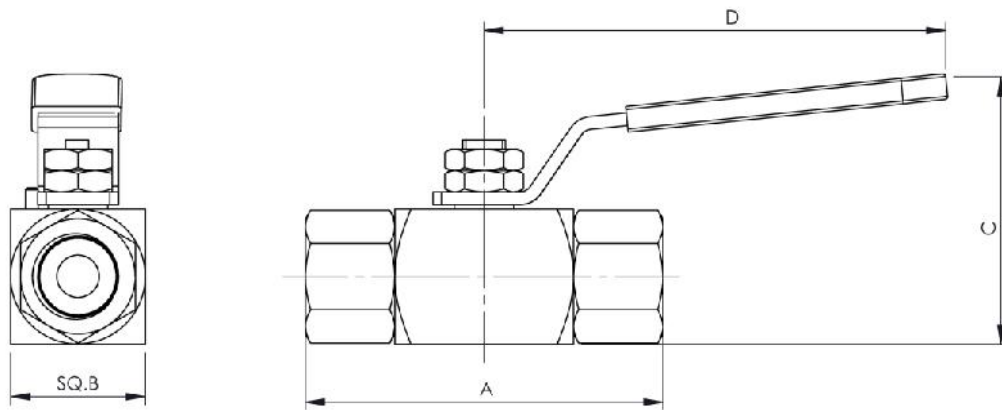

Design

Temperature Rating

- Pressure
10,000 psig (690 bar)
- Temperature
-54 Deg C to +260 Deg C

Testing

- All Valves are 100% tested for 1.5 times Working Pressure for Shell Test

No.	Description	Material	No.	Description	Material
1	Body	SS316	7	Stem Seal	PTFE
2	Stem	SS316	8	Backup Seal	PTFE
3	Lock Nuts	SS316	9	Ball	SS316
4	Dowel	Stainless Steel	10	Seat	PEEK
5	Handle	Stainless Steel	11	O Ring	Viton
6	Gland	SS316	12	Side Connector	SS316

Dimensions of Ball Valve

Size	Model No.	A	B	C	D	Orifice
1/4" NPTF	HLBV-4F	61.0	32.0	63.5	84.0	10.0
3/8" NPTF	HLBV-6F	61.0	32.0	63.5	84.0	10.0
1/2" NPTF	HLBV-8F	86.0	32.0	63.5	104.0	10.0
3/4" NPTF	HLBV-12F	105.0	40.0	71.0	165.0	12.7
1" NPTF	HLBV-16F	124.0	50.0	81.0	165.0	19.0
1/4" NPTM	HLBV-4N	66.0	32.0	63.5	84.0	10.0
3/8" NPTM	HLBV-6N	66.0	32.0	63.5	84.0	10.0
1/2" NPTM	HLBV-8N	92.0	32.0	63.5	104.0	10.0
3/4" NPTM	HLBV-12N	111.0	40.0	71.0	165.0	12.7
1" NPTM	HLBV-16N	130.0	50.0	81.0	165.0	19.0